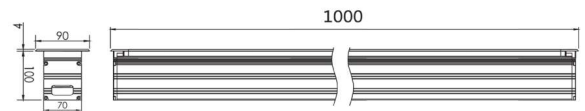

L=1000mm
Cutout W=70mm
With trim W=90mm
H=100mm

Frame

Aluminum

Color Tempertaure

5700K

Power

28W

Total Luminous Flux

Buried

Beam angle

5, 12.5, 20, 30, 45, 60,
15X30, 10X60 Degree

Optics

Tempered glass

Dimming

NON-Dimmable

Operating Voltage

220-240 VAC

Standard Lifetime

L70 minimum at 50,000
burning hours

Dimension diagram

Cut Size: L992*W70*H100mm

Remarks:-

Address: Plot #7 Saroorpur-Nangla Industrial Area, Ballabgarh-Sohna Road, Faridabad-121005